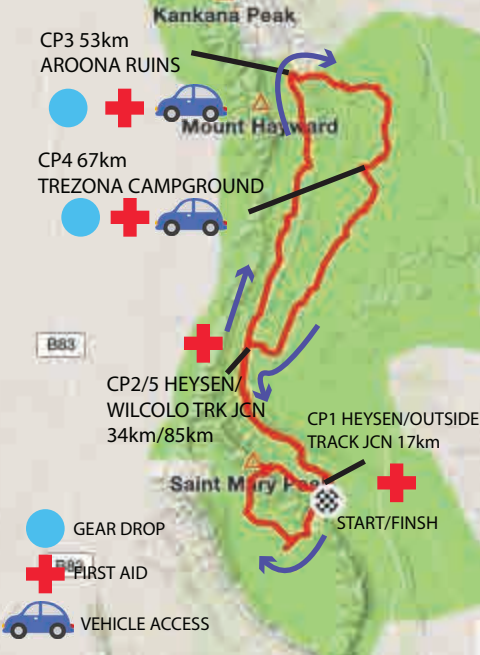

100km COURSE MAP

Kankana Peak

CP3 53km
AROONA RUINS

Mount Hayward

CP4 67km
TREZONA CAMPGROUND

CP2/5 HEYSEN/
WILCOLO TRK JCN
34km/85km

CP1 HEYSEN/OUTSIDE
TRACK JCN 17km

Saint Mary Peak

START/FINISH

 GEAR DROP

 FIRST AID

 VEHICLE ACCESS

CHECKPOINT 3
AROONA RUINS 53km

100KM COURSE MAP 6

HEYSEN TRAIL

HEYSEN TRAIL/
HAYWARDS HIKE

Mt Hayward

Arcoona Rd

AROONA ROAD

400m

HEYSEN TRAIL

TO CP4

FROM
CP2

TREZONA TRACK

▲
Saint Mary Peak

100KM COURSE MAP 1

Saint Mary Peak
TANDERRA SADDLE