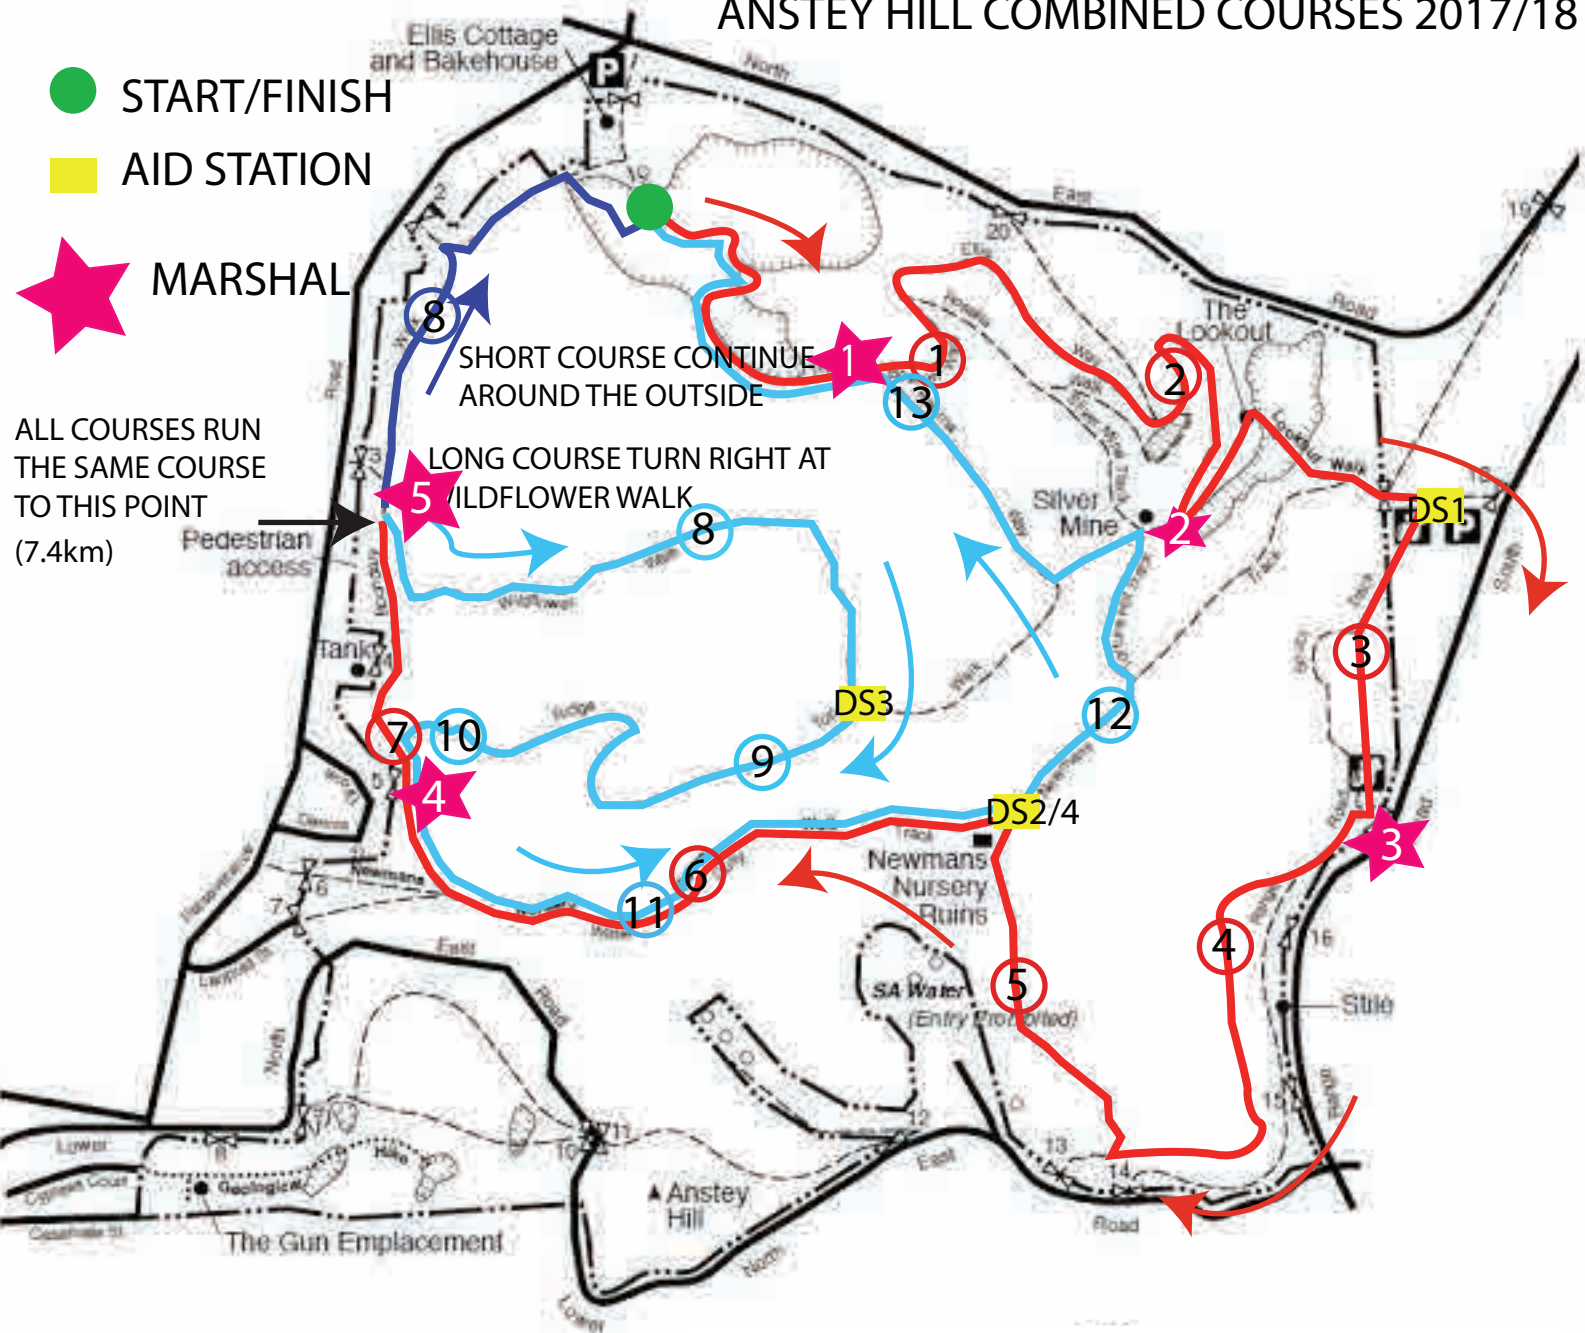

LONG COURSE ELEVATION

ANSTEY HILL COMBINED COURSES 2017/18

● START/FINISH

■ AID STATION

★ MARSHAL

ALL COURSES RUN THE SAME COURSE TO THIS POINT (7.4km)

SHORT COURSE ELEVATION