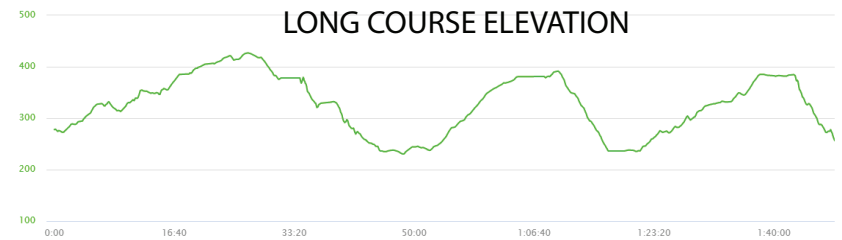

# ANSTEY HILL COMBINED COURSES 2017/18

● START/FINISH

■ AID STATION

★ MARSHAL

ALL COURSES RUN THE SAME COURSE TO THIS POINT (7.4km)

SHORT COURSE ELEVATION

LONG COURSE ELEVATION

IN

START/FINISH

OUT

Closed To Public

Boundary Walk

To the boundary

Quarry Views Loop

Little Quarry Loop

Little Quarry Loop

Newmans Nursery

Trail

Quarry Track

Quarry Track

500m

500m

virgin valley

Quarry Views Loop