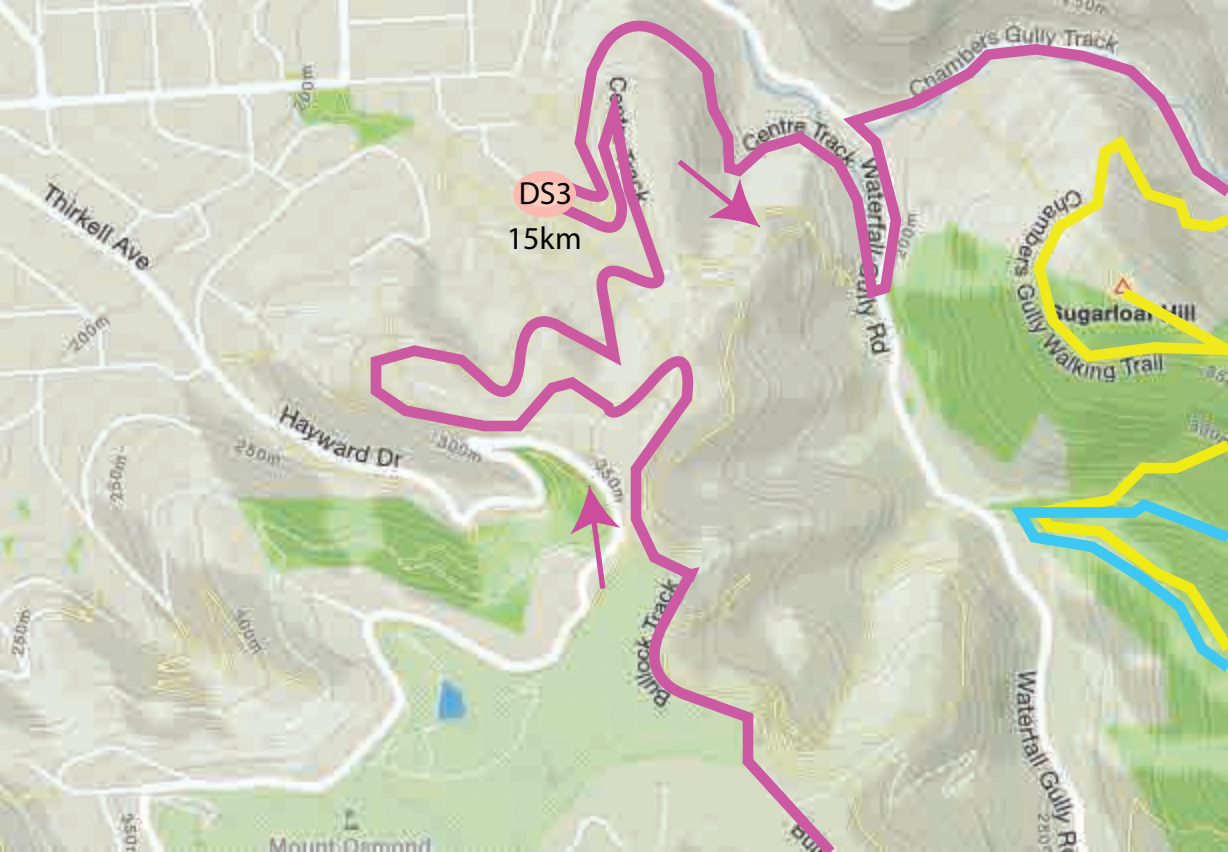

Crafer's Bikeway

Beela Track

Mireen track

500m

550m

550m

500m

600m

600m

650m

Emmett Rd

Emmett Rd

M1

Hillcrest Ave

650m

Blackburn Dr

Mt Lofty Summit Rd

5km

DS1

550m

DS3
15km

Thirkell Ave

Hayward Dr

Centre Track

Centre Track
Waterfall Gully Rd

Chambers Gully Track

Chambers Gully Walking Trail

Sugarloaf Hill

Bullock Track

Waterfall Gully Rd

Mount Diamond