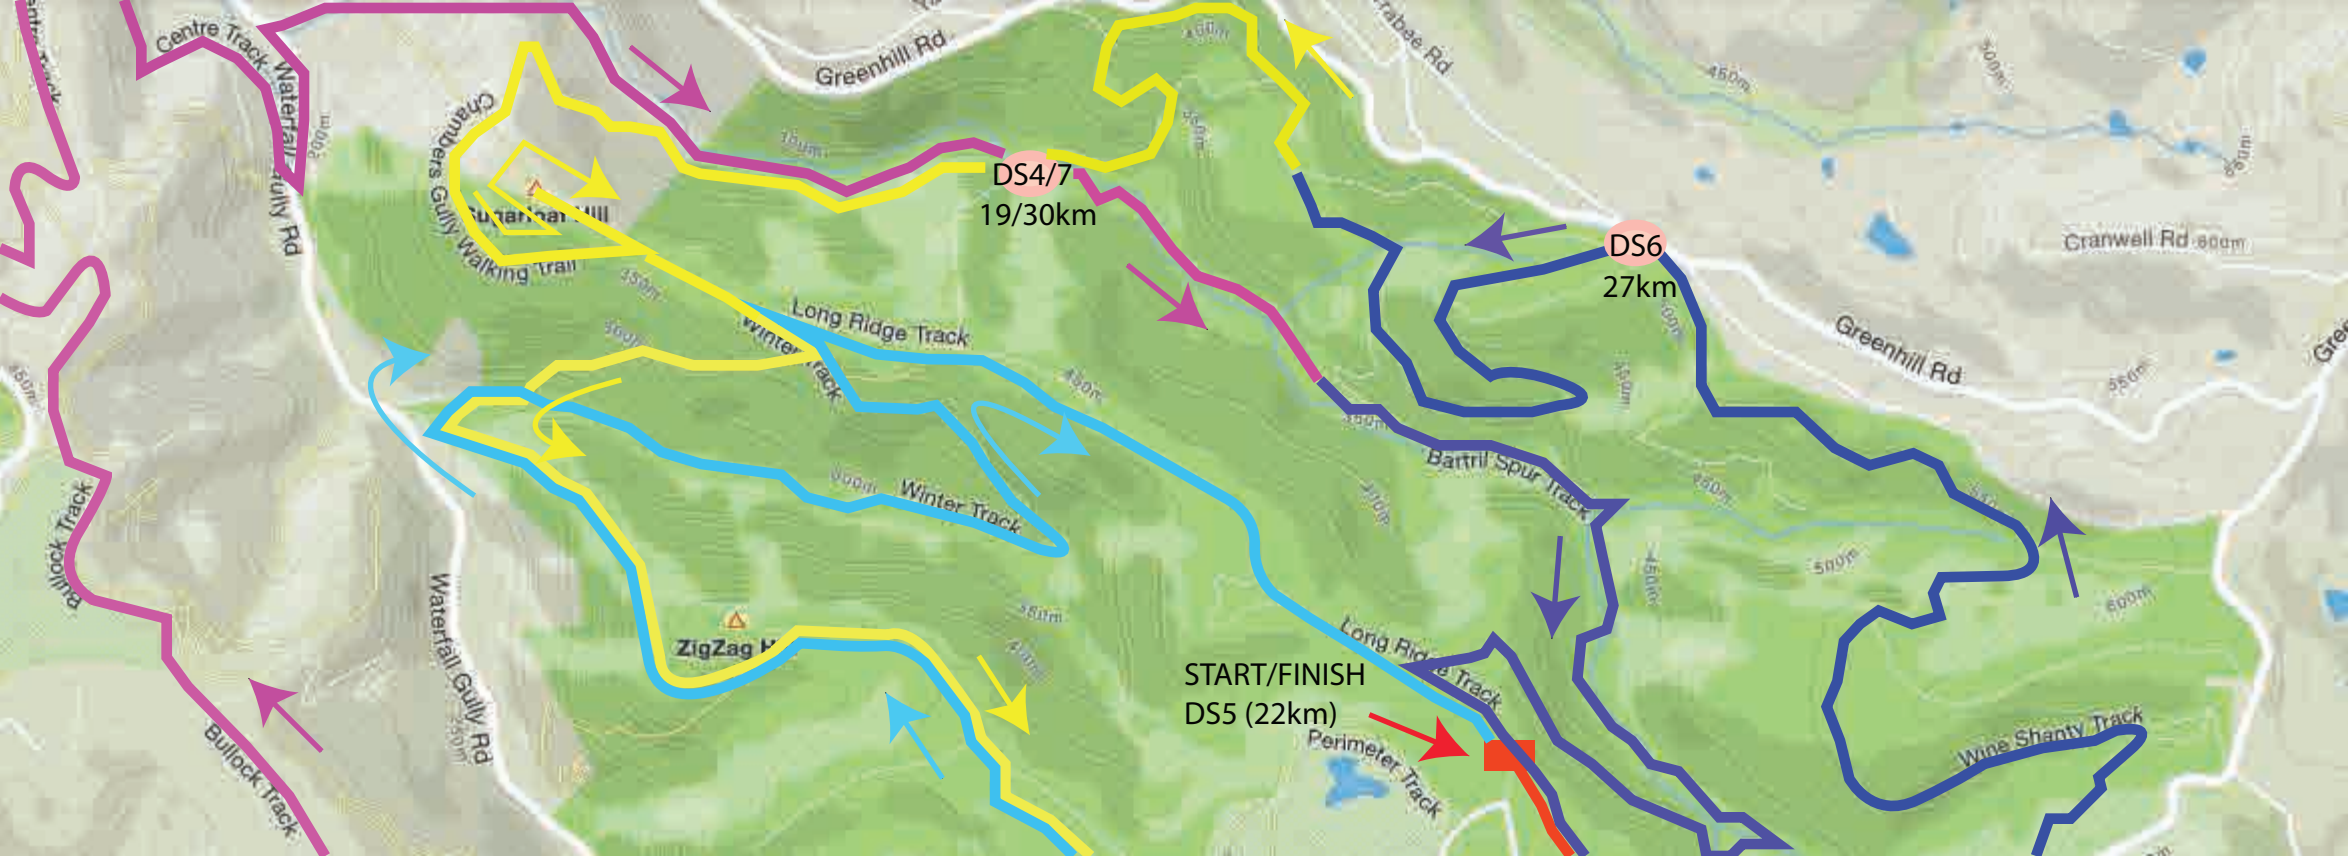

KMS 0-10

LONG RIDGE/WINE SHANTY/LODGE/GURRA/NANGARE/CARRO/SPA/SEVENTH FALLS/MIREEN/YURREBILLA

KMS 10-20

BULLOCK/PIONEER WOMENS/CENTER/CHAMBERS/KILTO/CHAMBERS

KMS 20-30

KIRRANG/GUNBOWER/WINE SHANTY/LONG RIDGE/BARTRIL

KMS 30-40

BARTRIL/CHAMBERS GOAT TRACK/LONG RIDGE PEAK/WINTER (SINGLE TRACK)/PENGANA/PERIMETER/YURREBILLA/HARTFORD/CHINAMANS HUT/CARRO/CHINAMANS HUT

KMS 40-50

CHINAMANS HUT/MT LOFTY/BILBA/PERIMETER/PENGANA/WINTER (MAIN TRACK)/LONG RIDGE