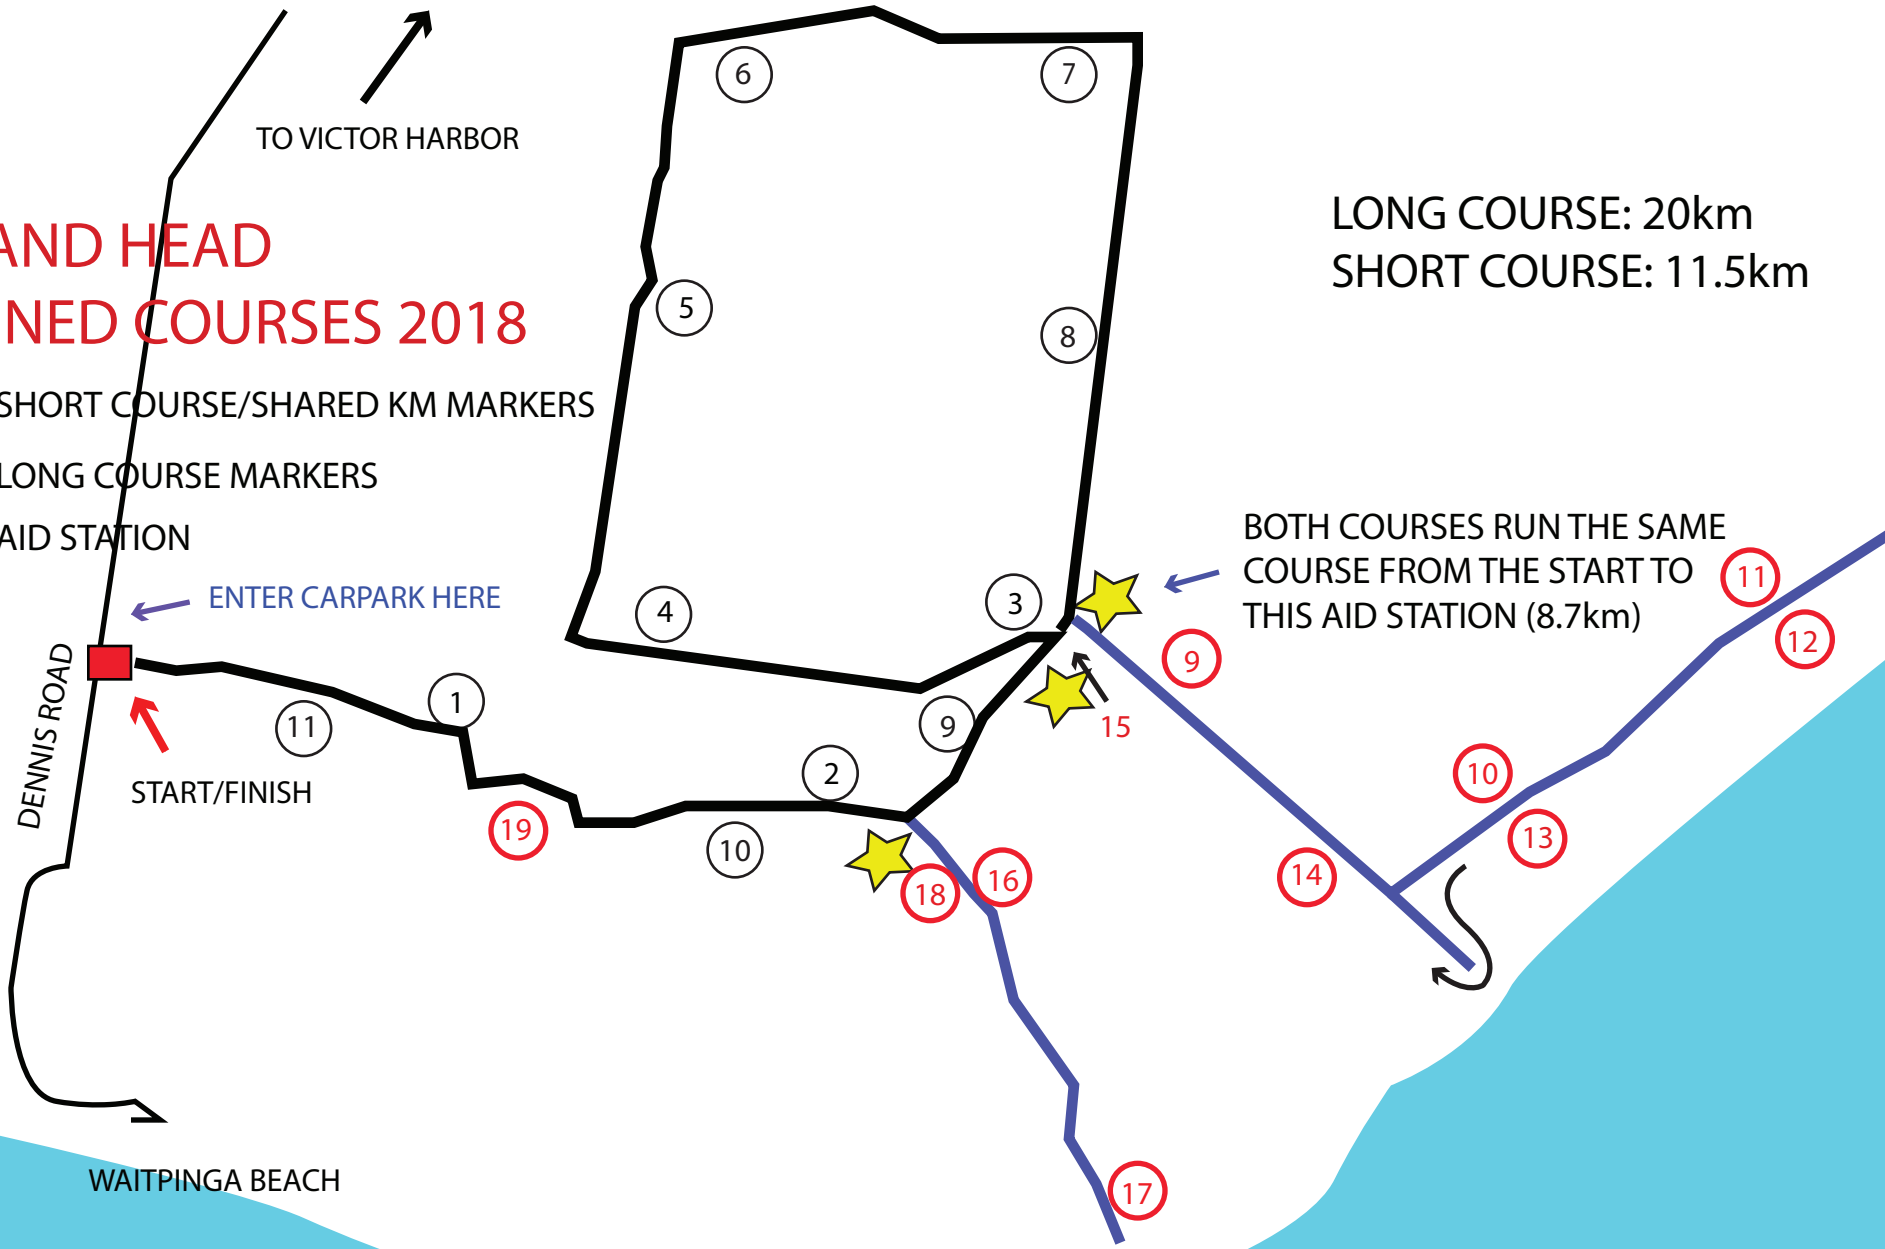

NEWLAND HEAD COMBINED COURSES 2018

- SHORT COURSE/SHARED KM MARKERS
- LONG COURSE MARKERS
- ★ AID STATION

LONG COURSE: 20km
SHORT COURSE: 11.5km

ENTER CARPARK HERE

START/FINISH

BOTH COURSES RUN THE SAME COURSE FROM THE START TO THIS AID STATION (8.7km)

TO VICTOR HARBOR

WAITPINGA BEACH

DENNIS ROAD