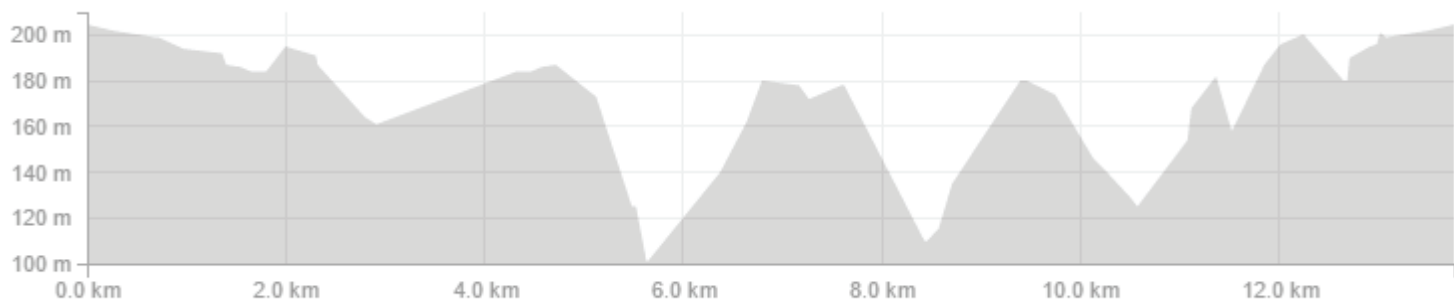

O'HALLORAN HILL COMBINED COURSES

SHORT COURSE 13.5km
LONG COURSE 18.5km

SHORT COURSE

LONG COURSE